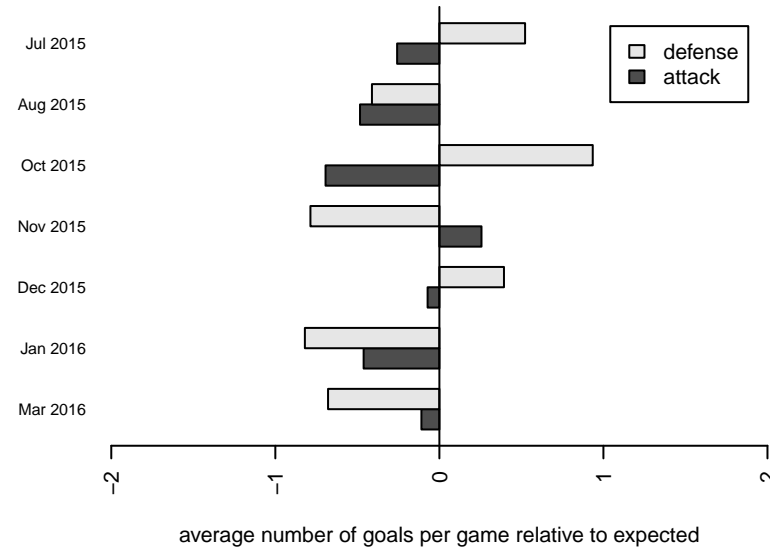

Performance relative to 13 month average