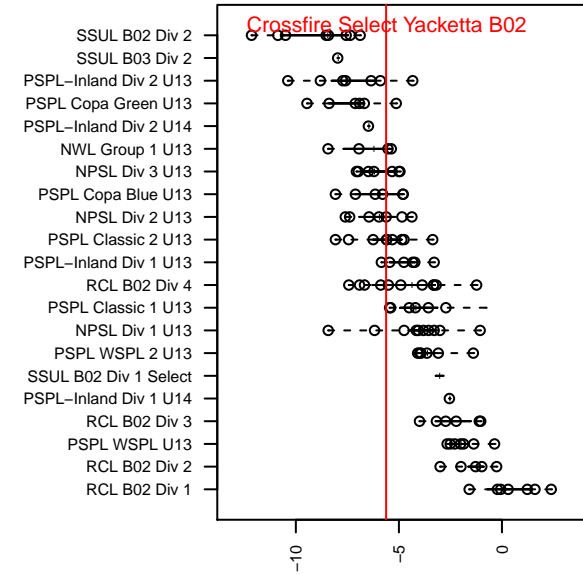

**attack and defense variance (black dot)
relative to other teams
and top 10 in region**

**attack and defense rating
relative to others at age
and all opponents in last 13 months**

Performance relative to 13 month average