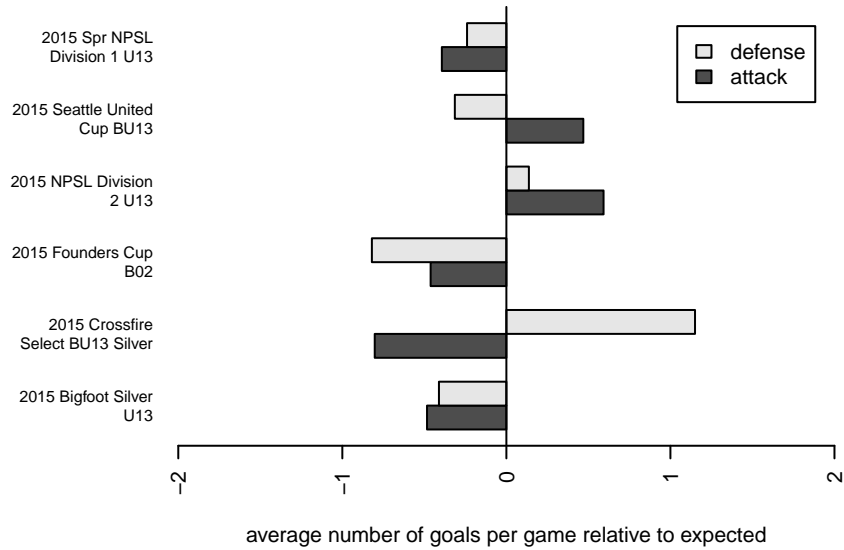

**attack and defense variance (black dot)
relative to other teams
and top 10 in region**

**attack and defense rating
relative to others at age
and all opponents in last 13 months**

Performance relative to 13 month average